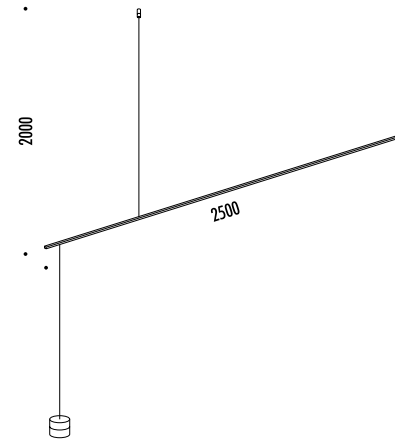

DESIGN DAVIDE GROPPI - 2014  
 LAMPADA DA TERRA E SOSPENSIONE LED - METALLO  
 FLOOR AND SUSPENSION LED LAMP - METAL  
 ENERGY CLASS: A

CE IP 20

FOSBURY

CODICE / CODE	FINITURA / FINISHING	CARATTERISTICHE / TECHNICAL INFO
175403	BIANCO OPACO / MATT WHITE	220 / 240 V - 50 / 60 Hz - 25 W LED - 3000K - 2000 lm ALIMENTAZIONE CON SPINA - CAVO COASSIALE - BASE NERA POWER SUPPLY WITH PLUG - COAXIAL CABLE - BLACK BASE
175404	NERO OPACO / MATT BLACK	