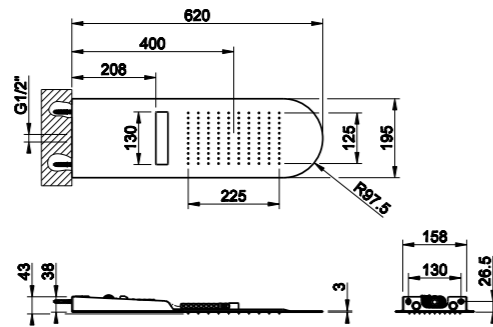

33055

Soffione doccia **TONDO 200** con luce bianca per fissaggio a parete. L'acqua proveniente dalla rete idrica attraversa una turbina che genera la corrente elettrica necessaria al funzionamento del meccanismo di illuminazione.
Wall-fixing TONDO 200 headshower with white-LED light. The water flows through a turbine which generates the electric energy for the lighting device. No battery or plug required.