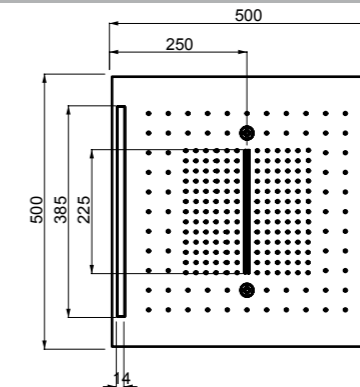

- 239 Steel Brushed
- 707 Black Metal Brushed PVD
- 708 Copper Brushed PVD

57977 + 57927

57977

Componenti di fissaggio e componentistica elettrica ad incasso per sistema multifunzione **500x500**.
Fixing components and electric built-in components for 500x500 multifunction system.