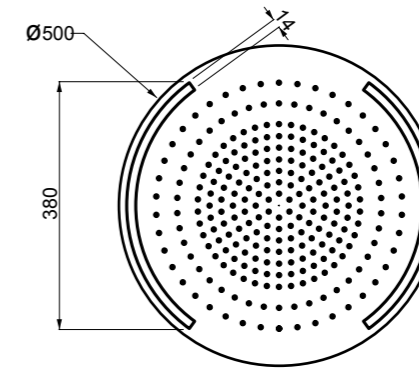

57979 + 57923

57979

Componenti di fissaggio e componentistica elettrica ad incasso per sistema multifunzione $\varnothing 500$.
Fixing components and electric built-in components for $\varnothing 500$ multifunction system.

238 Mirror Steel Mirror Steel

57923

Parti esterne per sistema multifunzione $\varnothing 500$ con effetto cromoterapia COLOUR disattivabile a piacere. Versione per fissaggio a soffitto/controsoffitto, con funzioni PIOGGIA/CASCATA/NEBULIZZATA. Abbinabile a miscelatori termostatici alta portata 3, 4, 5 vie.
External parts for $\varnothing 500$ multifunction system with COLOUR chromotherapy effect (possibility to disconnect this function). Ceiling/false ceiling fixing version with RAIN/WATERFALL/MIST functions, which can be matched with 3, 4, 5 way high flow rate thermostatic mixers.

239 Steel Brushed
707 Black Metal Brushed PVD
708 Copper Brushed PVD