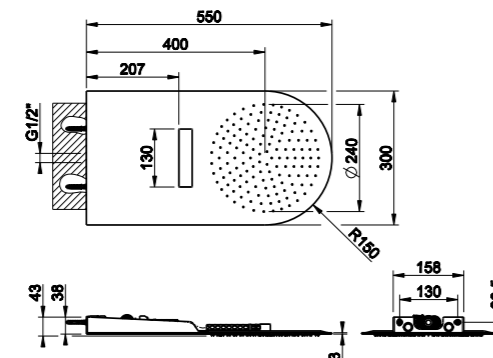

33075

Soffione doccia **TONDO 300** con luce bianca per fissaggio a parete. L'acqua proveniente dalla rete idrica attraversa una turbina che genera la corrente elettrica necessaria al funzionamento del meccanismo di illuminazione.
Wall-fixing TONDO 300 headshower with white-LED light. The water flows through a turbine which generates the electric energy for the lighting device. No battery or plug required.

239 Steel Brushed Steel Brushed

54163

Soffione doccia da parete Ø130 mm, snodato, con attacco da 1/2" e anticalcare.
Wall-mounted adjustable and antilimestone showerhead Ø130 mm, 1/2" connections.

- 239 Steel Brushed
- 707 Black Metal Brushed PVD
- 708 Copper Brushed PVD
- 726 Warm Steel Brushed PVD

54164

Soffione doccia da parete Ø200 mm, snodato, con attacco da 1/2" e anticalcare.
Wall-mounted adjustable and antilimestone showerhead Ø200 mm, 1/2" connections.

- 239 Steel Brushed
- 707 Black Metal Brushed PVD
- 708 Copper Brushed PVD
- 726 Warm Steel Brushed PVD

54148

Soffione doccia da parete Ø300 mm, snodato, con attacco da 1/2" e anticalcare.
Wall-mounted adjustable and antilimestone showerhead Ø300 mm, 1/2" connections.

- 239 Steel Brushed
- 707 Black Metal Brushed PVD
- 708 Copper Brushed PVD
- 726 Warm Steel Brushed PVD

54152

Soffione doccia da soffitto Ø300 mm, altezza 260 mm, snodato, con attacco da 1/2" e anticalcare.
Ceiling-mounted adjustable and antilimestone showerhead Ø300 mm, 260 mm length, 1/2" connections.