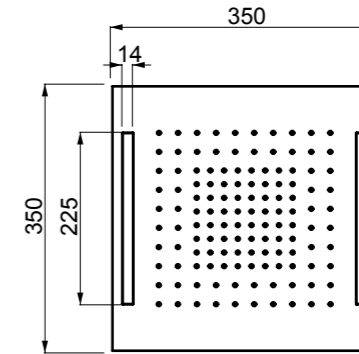

57877 + 57821

57877

Componenti di fissaggio e componentistica elettrica ad incasso per sistema multifunzione 350×350 .
Fixing components and electric built-in components for 350×350 multifunction system.

238 Mirror Steel Mirror Steel

57821

Parti esterne per sistema multifunzione 350×350 con effetto cromoterapia COLOUR disattivabile a piacere. Versione per fissaggio a soffitto/controsoffitto, con funzioni PIOGGIA. Abbinabile a miscelatori termostatici alta portata 3, 4, 5 vie.
External parts for 350×350 multifunction system with "COLOUR" chromotherapy effect (possibility to disconnect this function). Ceiling/false ceiling fixing version with RAINFALL functions, which can be matched with 3, 4, 5 way high flow rate thermostatic mixers.

239 Steel Brushed
707 Black Metal Brushed PVD
708 Copper Brushed PVD