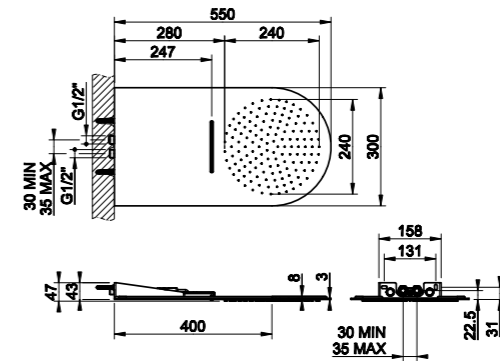

33073

Sistema doccia multifunzione PIOGGIA/CASCATA **TONDO 300** per fissaggio a parete da abbinare a comando a due uscite (non incluso).
Multifunction shower system RAINFALL/WATERFALL **TONDO 300**, wall-fixing version which can be matched with two-way control (not included).