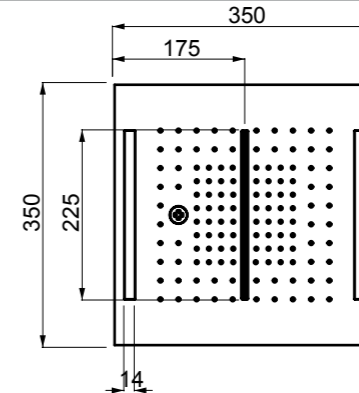

57877 + 57827

57877

Componenti di fissaggio e componentistica elettrica ad incasso per sistema multifunzione 350×350 .
Fixing components and electric built-in components for 350×350 multifunction system.

238 Mirror Steel Mirror Steel

57827

Parti esterne per sistema multifunzione 350×350 con effetto cromoterapia COLOUR disattivabile a piacere. Versione per fissaggio a soffitto/controsoffitto, con funzioni PIOGGIA. Abbinabile a miscelatori termostatici alta portata 3, 4, 5 vie.
External parts for 350×350 multifunction system with COLOUR chromotherapy effect (possibility to disconnect this function). Ceiling/false ceiling fixing version with RAINFALL functions, which can be matched with 3, 4, 5 way high flow rate thermostatic mixers.

239 Steel Brushed
707 Black Metal Brushed PVD
708 Copper Brushed PVD