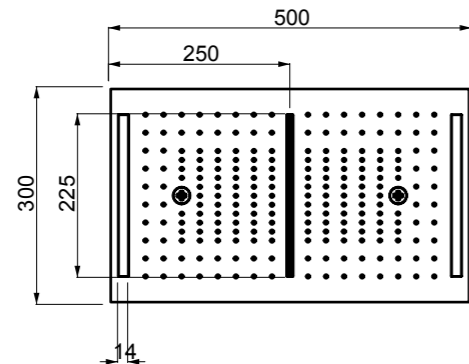

- 239 Steel Brushed
- 707 Black Metal Brushed PVD
- 708 Copper Brushed PVD

57881 + 57831

57881

Componentistica elettrica ad incasso per sistema multifunzione **300x500**.
Electric built-in components for 300x500 multifunction system.