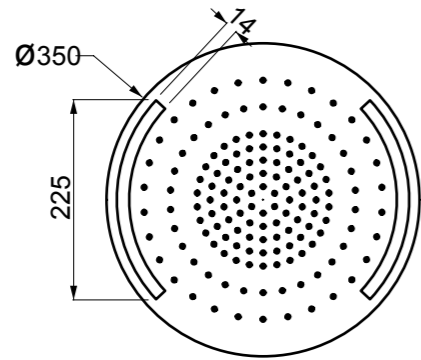

57879 + 57823

57879

Componenti di fissaggio e componentistica elettrica ad incasso per sistema multifunzione $\varnothing 350$.
Fixing components and electric built-in components for $\varnothing 350$ multifunction system.

238 Mirror Steel Mirror Steel

57823

Parti esterne per sistema multifunzione $\varnothing 350$ con effetto cromoterapia COLOUR disattivabile a piacere. Versione per fissaggio a soffitto/controsoffitto, con funzioni PIOGGIA/CASCATA/NEBULIZZATA. Abbinabile a miscelatori termostatici alta portata 3, 4, 5 vie.
External parts for $\varnothing 350$ multifunction system with COLOUR chromotherapy effect (possibility to disconnect this function). Ceiling/false ceiling fixing version with RAIN/WATERFALL/MIST functions, which can be matched with 3, 4, 5 way high flow rate thermostatic mixers.

239 Steel Brushed
707 Black Metal Brushed PVD
708 Copper Brushed PVD