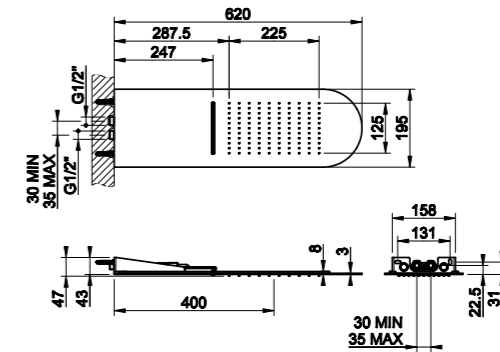

33053

Sistema doccia multifunzione PIOGGIA/CASCATA **TONDO 200** per fissaggio a parete da abbinare a comando a due uscite (non incluso).
Multifunction shower system RAINFALL/WATERFALL **TONDO 200**, wall-fixing version which can be matched with two-way control (not included).

239 Steel Brushed Steel Brushed