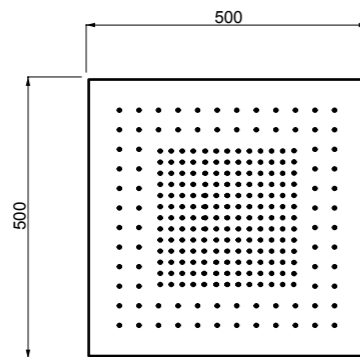

57971 + 57901

57971

Componenti di fissaggio ad incasso per sistema multifunzione 500x500.
Built-in fixing components for 500x500 multifunction system.

238 Mirror Steel Mirror Steel

57901

Parti esterne per sistema doccia 500x500. Versione a fissaggio verticale per soffitto/controsoffitto.
External parts for 500x500 shower system. Ceiling/false ceiling vertical fixing version.

239 Steel Brushed
707 Black Metal Brushed PVD
708 Copper Brushed PVD