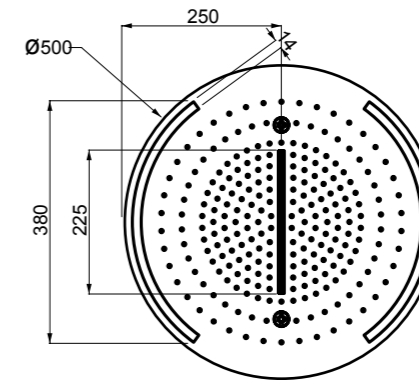

57979 + 57929

57979

Componentistica elettrica ad incasso per sistema multifunzione $\varnothing 500$.
Electric built-in components for $\varnothing 500$ multifunction system.

238 Mirror Steel Mirror Steel

57929

Parti esterne per sistema multifunzione $\varnothing 500$ con effetto cromoterapia COLOUR disattivabile a piacere. Versione per fissaggio a parete, con funzioni PIOGGIA/CASCATA/NEBULIZZATA. Abbinabile a miscelatori termostatici alta portata 3, 4, 5 vie.
External parts for $\varnothing 500$ multifunction system with COLOUR chromotherapy effect (possibility to disconnect this function). Wall fixing version with RAIN/WATERFALL/MIST functions, which can be matched with 3, 4, 5 way high flow rate thermostatic mixers.

239 Steel Brushed
707 Black Metal Brushed PVD
708 Copper Brushed PVD