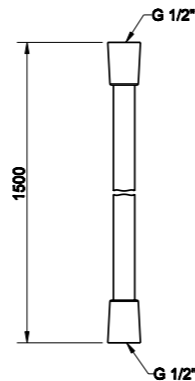

54042

Set doccia RETTANGOLO comprensivo di presa acqua con attacco da 1/2", supporto, flessibile 1,50 m e doccetta anticalcare.
Shower set composed by 1/2" connection water outlet, shower hook, 1,50 m flexible hose and antilimestone handshower.

- 239 Steel Brushed
- 707 Black Metal Brushed PVD
- 708 Copper Brushed PVD
- 726 Warm Steel Brushed PVD

54023

Set doccia RETTANGOLO comprensivo di presa acqua con attacco da 1/2", supporto, flessibile 1,50 m e doccetta anticalcare.
Shower set composed by 1/2" connection water outlet, shower hook, 1,50 m flexible hose and antilimestone handshower.

- 239 Steel Brushed
- 707 Black Metal Brushed PVD
- 708 Copper Brushed PVD
- 726 Warm Steel Brushed PVD

54054

Doccetta anticalcare.
Antilimestone handshower.

- 239 Steel Brushed
- 707 Black Metal Brushed PVD
- 708 Copper Brushed PVD
- 726 Warm Steel Brushed PVD

01637

Flessibile Cromalux lunghezza 1,50 m con attacco da 1/2" conico.
1,50 m Cromalux flexible hose with conic 1/2" connections.

- 239 Steel Brushed
- 707 Black Metal Brushed PVD
- 708 Copper Brushed PVD
- 726 Warm Steel Brushed PVD

54161

Presa acqua con attacco da 1/2" e supporto doccetta.
Handshower hook with 1/2" connection water outlet.

- 239 Steel Brushed
- 707 Black Metal Brushed PVD
- 708 Copper Brushed PVD
- 726 Warm Steel Brushed PVD

54269

Presa acqua con attacco da 1/2".
1/2" connection water outlet.

- 239 Steel Brushed
- 707 Black Metal Brushed PVD
- 708 Copper Brushed PVD
- 726 Warm Steel Brushed PVD

54157

Supporto fisso per doccetta.
Fixed handshower hook.

- 239 Steel Brushed
- 707 Black Metal Brushed PVD
- 708 Copper Brushed PVD
- 726 Warm Steel Brushed PVD

54160

Supporto duplex orientabile per doccetta.
Adjustable handshower hook.

- 239 Steel Brushed
- 707 Black Metal Brushed PVD
- 708 Copper Brushed PVD
- 726 Warm Steel Brushed PVD