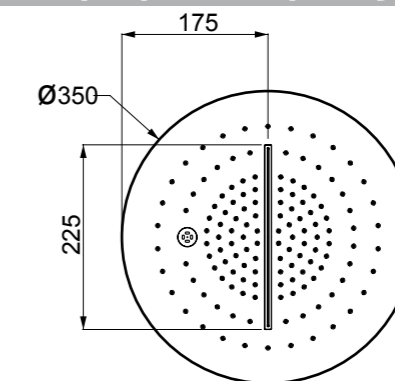

57873 + 57809

57873

Componenti di fissaggio per sistema doccia Ø350.
Fixing components for Ø350 shower system.

238 Mirror Steel Mirror Steel

57809

Parti esterne per sistema multifunzione Ø350. Versione per fissaggio a soffitto/controsoffitto, con funzioni PIOGGIA/CASCATA/NEBULIZZATA. Abbinabile a miscelatori termostatici alta portata 3, 4, 5 vie.
External parts for Ø350 multifunction system. Ceiling/false ceiling fixing version with RAIN/WATERFALL/MIST functions, which can be matched with 3, 4, 5 way high flow rate thermostatic mixers.

239 Steel Brushed
707 Black Metal Brushed PVD
708 Copper Brushed PVD