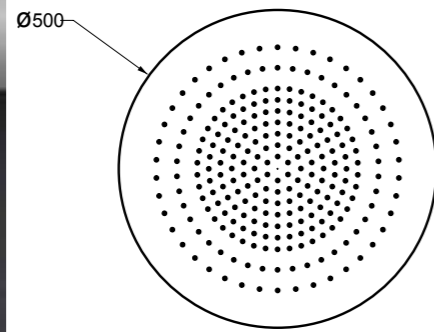

57973 + 57903

57973

Componenti di fissaggio per sistema multifunzione $\varnothing 500$.
Fixing components for $\varnothing 500$ multifunction system.

238 Mirror Steel Mirror Steel

57903

Parti esterne per sistema doccia $\varnothing 500$. Versione per fissaggio a soffitto/controsoffitto.
External parts for $\varnothing 500$ shower system. Ceiling/false ceiling vertical fixing version.

239 Steel Brushed
707 Black Metal Brushed PVD
708 Copper Brushed PVD