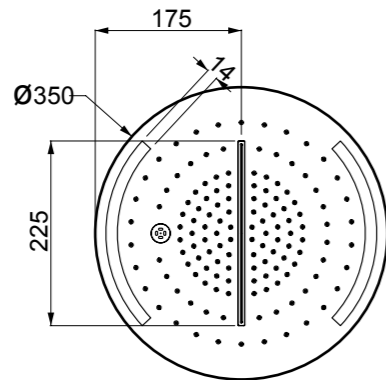

57879 + 57829

57879

Componentistica elettrica ad incasso per sistema multifunzione $\varnothing 350$.
Electric built-in components for $\varnothing 350$ multifunction system.

238 Mirror Steel Mirror Steel

57829

Parti esterne per sistema multifunzione $\varnothing 350$ con effetto cromoterapia COLOUR disattivabile a piacere. Versione per fissaggio a parete, con funzioni PIOGGIA/CASCATA/NEBULIZZATA. Abbinabile a miscelatori termostatici alta portata 3, 4, 5 vie.
External parts for $\varnothing 350$ multifunction system with COLOUR chromotherapy effect (possibility to disconnect this function). Wall fixing version with RAIN/WATERFALL/MIST functions, which can be matched with 3, 4, 5 way high flow rate thermostatic mixers.

239 Steel Brushed
707 Black Metal Brushed PVD
708 Copper Brushed PVD