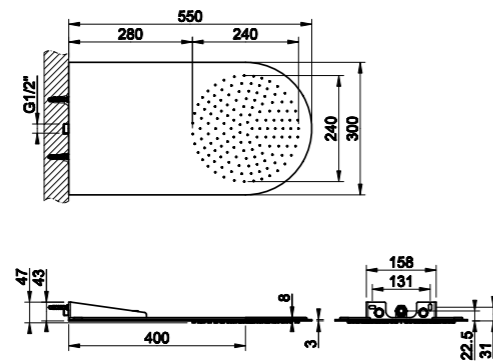

33071

Soffione doccia **TONDO 300** per fissaggio a parete.
Wall-fixing **TONDO 300** headshower.