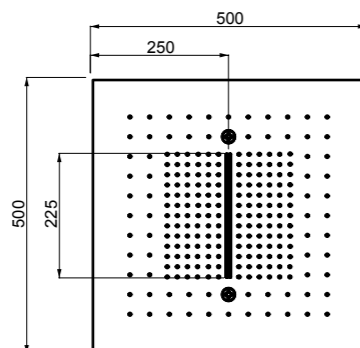

57971 + 57907

57971

Componenti di fissaggio per sistema doccia 500x500.
Fixing components for 500x500 shower system.

238 Mirror Steel Mirror Steel

57907

Parti esterne per sistema doccia 500x500. Versione per fissaggio a soffitto/controsoffitto, con funzioni PIOGGIA/. Abbinabile a miscelatori termostatici alta portata 3, 4, 5 vie.
External parts for 500x500 multifunction system. Ceiling/false ceiling fixing version, with RAIN/WATERFALL/MIST functions, which can be matched with 3, 4, 5 way high flow rate thermostatic mixers.

239 Steel Brushed
707 Black Metal Brushed PVD
708 Copper Brushed PVD