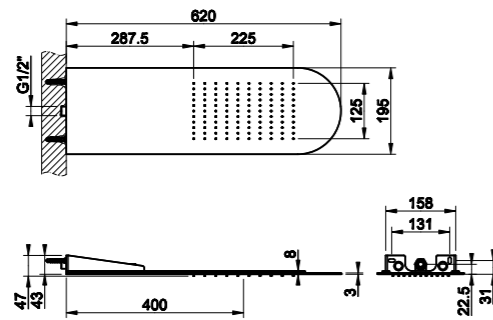

33051

Soffione doccia **TONDO 200** per fissaggio a parete.
Wall-fixing **TONDO 200** headshower.