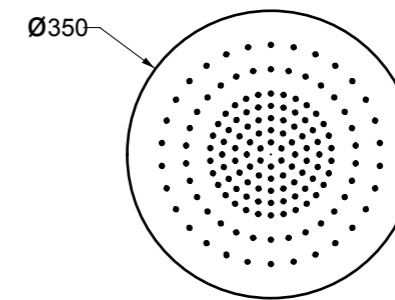

57873 + 57803

57873

Componenti di fissaggio ad incasso per sistema multifunzione Ø350.
Built-in fixing components for Ø350 multifunction system.

238 Mirror Steel Mirror Steel

57803

Parti esterne per sistema doccia Ø350. Versione a fissaggio verticale per soffitto/controsoffitto.
External parts for Ø350 shower system. Ceiling/false ceiling vertical fixing version.

239 Steel Brushed
707 Black Metal Brushed PVD
708 Copper Brushed PVD