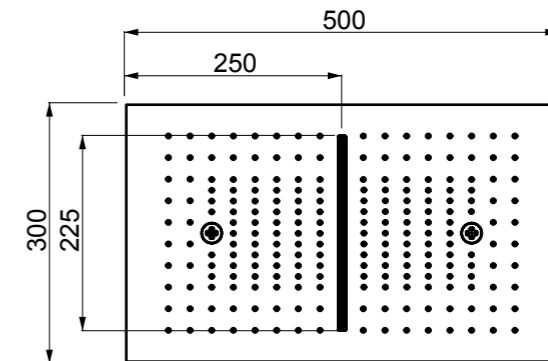

57875 + 57811

57875

Componenti di fissaggio per sistema doccia 300x500.
Fixing components for 300x500 shower system.

238 Mirror Steel Mirror Steel

57811

Parti esterne per sistema multifunzione 300x500. Versione per fissaggio a soffitto/controsoffitto, con funzioni PIOGGIA/CASCATA/NEBULIZZATA. Abbinabile a miscelatori termostatici alta portata 3, 4, 5 vie.
External parts for 300x500 multifunction system. Ceiling/false ceiling fixing version with RAIN/WATERFALL/MIST functions, which can be matched with 3, 4, 5 way high flow rate thermostatic mixers.

239 Steel Brushed
707 Black Metal Brushed PVD
708 Copper Brushed PVD