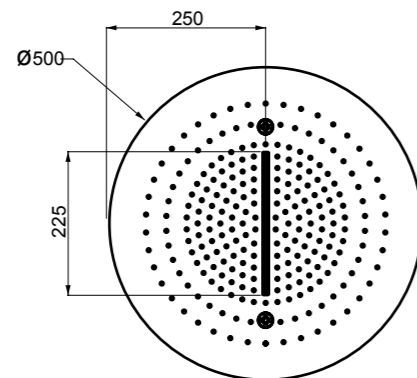

239 Steel Brushed
707 Black Metal Brushed PVD
708 Copper Brushed PVD

57973 + 57909

57973

Componenti di fissaggio per sistema doccia $\varnothing 500$.
Fixing components for $\varnothing 500$ shower system.