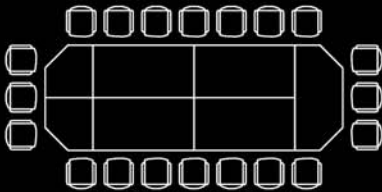

7/8 Sedute/Seats

10/12 Sedute/Seats

Ø 140 cm  
Ø 55,11"

Ø 160 cm  
Ø 62,99"

140 x 140 cm  
55,11" x 55,11"  
160 x 160 cm  
62,99" x 62,99"

300 x 144 cm  
118,11" x 56,69"

200 x 220 cm  
78,74" x 86,61"

200 x 220 cm  
78,74" x 86,61"

Ø 348 cm  
Ø 137,00"

15/18 Sedute/Seats

512 x 220 cm  
201,57" x 86,61"

512 x 220 cm  
201,57" x 86,61"

580 x 144 cm  
228,34" x 56,69"

468 x 348 cm  
184,25" x 137,00"

399 x 362 cm  
157,08" x 142,51"

414 x 348 cm  
162,99" x 137,00"

20/21 Sedute/Seats

621 x 220 cm  
244,48" x 86,61"

621 x 220 cm  
244,48" x 86,61"

Ø 450 cm  
Ø 177,16"

26 Sedute/Seats

802 x 220 cm  
315,74" x 86,61"

802 x 220 cm  
315,74" x 86,61"

Strutture/ Kind of legs