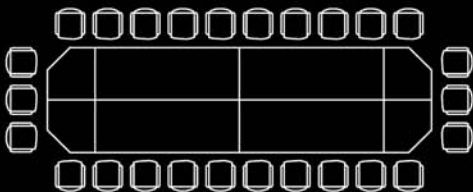

7/8 Sedute/Seats

10/12 Sedute/Seats

Ø 140 cm  
Ø 55,11"

Ø 160 cm  
Ø 62,99"

140 x 140 cm  
55,11" x 55,11"  
160 x 160 cm  
62,99" x 62,99"

300 x 144 cm  
118,11" x 56,69"

200 x 220 cm  
78,74" x 86,61"

200 x 220 cm  
78,74" x 86,61"

20/21 Sedute/Seats

621 x 220 cm  
244,48" x 86,61"

621 x 220 cm  
244,48" x 86,61"

Ø 450 cm  
Ø 177,16"

26 Sedute/Seats

802 x 220 cm  
315,74" x 86,61"

802 x 220 cm  
315,74" x 86,61"

Strutture/ Kind of legs

Gamba semplice  
Simple leg

Gamba con corona  
Leg with crown

Gamba ellittica  
Elliptic leg

Gamba telaio alluminio  
Aluminium cornice leg

Gamba calice  
Goblet leg

Gamba infinity  
Infinity leg