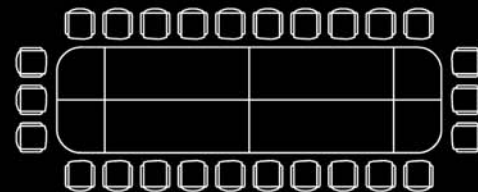

7/8 Sedute/Seats

10/12 Sedute/Seats

Ø 140 cm  
Ø 55,11"

Ø 160 cm  
Ø 62,99"

140 x 140 cm  
55,11" x 55,11"  
160 x 160 cm  
62,99" x 62,99"

300 x 144 cm  
118,11" x 56,69"

200 x 220 cm  
78,74" x 86,61"

200 x 220 cm  
78,74" x 86,61"

20/21 Sedute/Seats

621 x 220 cm  
244,48" x 86,61"

621 x 220 cm  
244,48" x 86,61"

Ø 450 cm  
Ø 177,16"

26 Sedute/Seats

802 x 220 cm  
315,74" x 86,61"

802 x 220 cm  
315,74" x 86,61"

Strutture/ Kind of legs

Gamba semplice  
Simple leg

Gamba con corona  
Leg with crown

Gamba ellittica  
Elliptic leg

Gamba telaio alluminio  
Aluminium cornice leg

Gamba calice  
Goblet leg

Gamba infinity  
Infinity leg