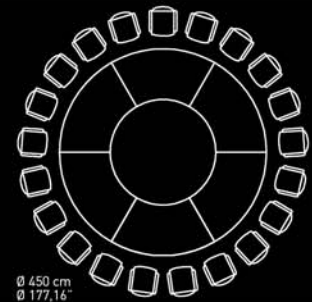

7/8 Sedute/Seats

10/12 Sedute/Seats

Ø 140 cm  
Ø 55,11"

Ø 160 cm  
Ø 62,99"

140 x 140 cm  
55,11" x 55,11"  
160 x 160 cm  
62,99" x 62,99"

300 x 144 cm  
118,11" x 56,69"

200 x 220 cm  
78,74" x 86,61"

200 x 220 cm  
78,74" x 86,61"

Ø 348 cm  
Ø 137,00"

15/18 Sedute/Seats

512 x 220 cm  
201,57" x 86,61"

512 x 220 cm  
201,57" x 86,61"

580 x 144 cm  
228,34" x 56,69"

468 x 348 cm  
184,25" x 137,00"

399 x 362 cm  
157,08" x 142,51"

414 x 348 cm  
162,99" x 137,00"

20/21 Sedute/Seats

621 x 220 cm  
244,48" x 86,61"

621 x 220 cm  
244,48" x 86,61"

Ø 450 cm  
Ø 177,16"

26 Sedute/Seats

802 x 220 cm  
315,74" x 86,61"

802 x 220 cm  
315,74" x 86,61"

Strutture/ Kind of legs