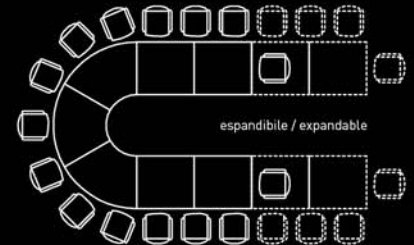

7/8 Sedute/Seats

10/12 Sedute/Seats

Ø 140 cm  
Ø 55,11"

Ø 160 cm  
Ø 62,99"

140 x 140 cm  
55,11" x 55,11"  
160 x 160 cm  
62,99" x 62,99"

300 x 144 cm  
118,11" x 56,69"

200 x 220 cm  
78,74" x 86,61"

200 x 220 cm  
78,74" x 86,61"

Ø 348 cm  
Ø 137,00"

15/18 Sedute/Seats

512 x 220 cm  
201,57" x 86,61"

512 x 220 cm  
201,57" x 86,61"

580 x 144 cm  
228,34" x 56,69"

468 x 348 cm  
184,25" x 137,00"

399 x 362 cm  
157,08" x 142,51"

414 x 348 cm  
162,99" x 137,00"

20/21 Sedute/Seats

621 x 220 cm  
244,48" x 86,61"

621 x 220 cm  
244,48" x 86,61"

Ø 450 cm  
Ø 177,16"

26 Sedute/Seats

802 x 220 cm  
315,74" x 86,61"

802 x 220 cm  
315,74" x 86,61"

Strutture/ Kind of legs